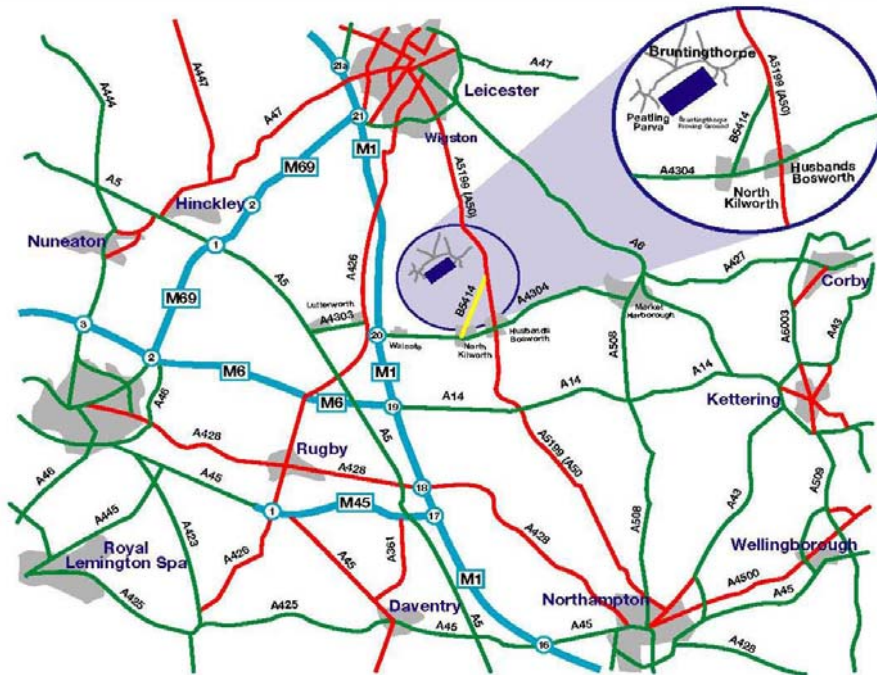

Directions to Bruntingthorpe Proving Ground,
Bath Lane, Bruntingthorpe, Leicestershire, LE17 5QS

52.496343, -1.107017

Please note that if you are using a satellite navigation system please enter

Bath Lane, Bruntingthorpe, LE17 5QS

Some satellite navigation systems direct you to the Industrial Estate rather than the Proving ground when you don't enter Bath Lane which can cause some confusion!

Please ignore the signs for Bruntingthorpe INDUSTRIAL ESTATE

From the M1 North or South

- Leave the M1 at Junction 20
- Take the A4304 towards Market Harborough & North Kilworth
- Pass through the village of Walcote
- At the next village, North Kilworth turn left onto B5414 (A5199) towards Leicester/Shearsby
- Turn left at the T-junction onto the A5199 towards Leicester & Shearsby
- Turn left at the crossroads towards Bruntingthorpe & Peatling Parva
- The Proving Ground is 1.7 miles down this road on your left-hand side

From the M6 South

- Exit the M6 at junction 1
- Turn left towards Lutterworth
- As you come down the hill towards Lutterworth you will see a plane in the centre of the roundabout – turn right at this roundabout towards the M1
- Go straight over the M1 roundabout and take the A4304 towards Market Harborough & North Kilworth
- Pass through the village of Walcote
- At the next village, North Kilworth turn left onto the B5414 (A5199) towards Leicester
- Turn left at the T-junction onto the A5199 towards Leicester & Shearsby
- Turn left at the Crossroads towards Bruntingthorpe & Peatling Parva
- The Proving Ground is 1.7 miles down this road on your left-hand side